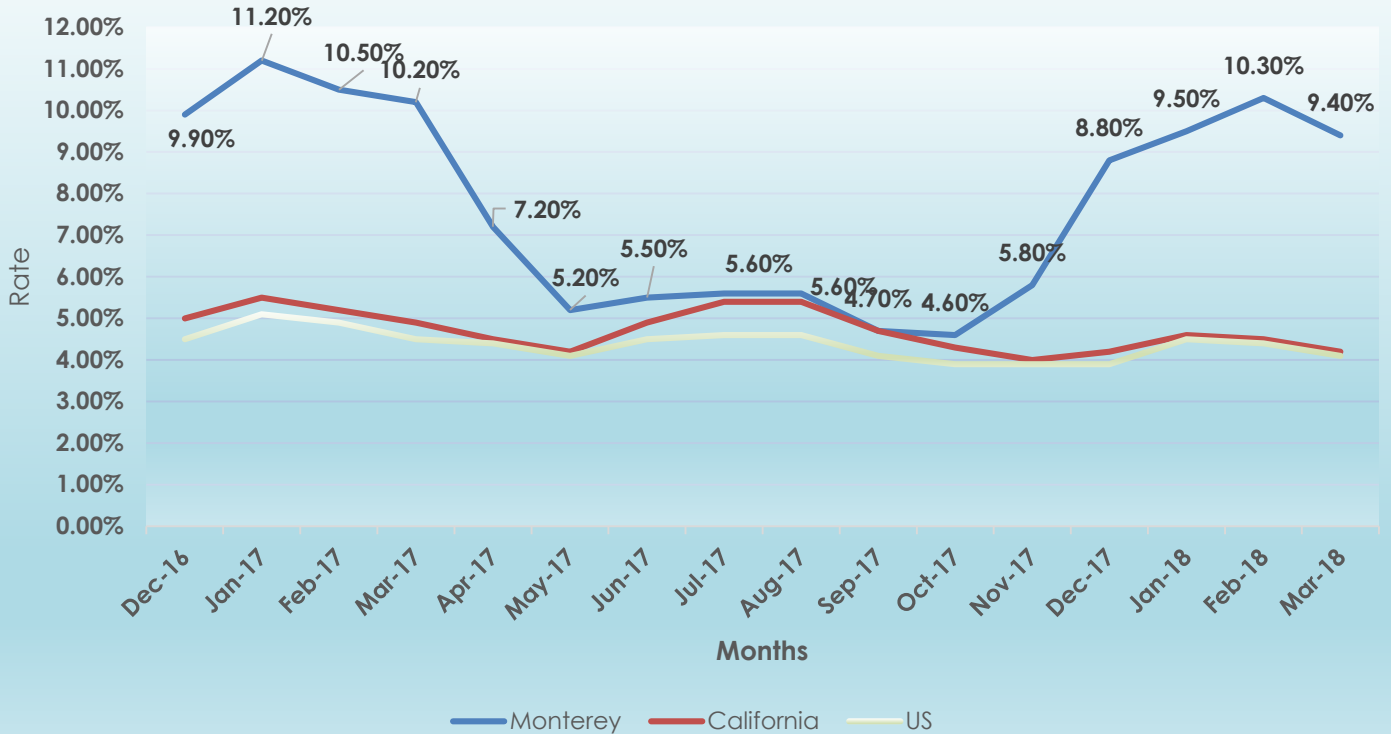

Monterey County Unemployment Rate

Job Growth by Sector March 2017-March 2018

The unemployment rate in the Monterey County was 9.4 percent in March 2018, down from a revised 10.3 percent in February 2018, and below the year-ago estimate of 10.9 percent. This compares with an unadjusted unemployment rate of 4.2 percent for California and 4.1 percent for the nation during the same period.