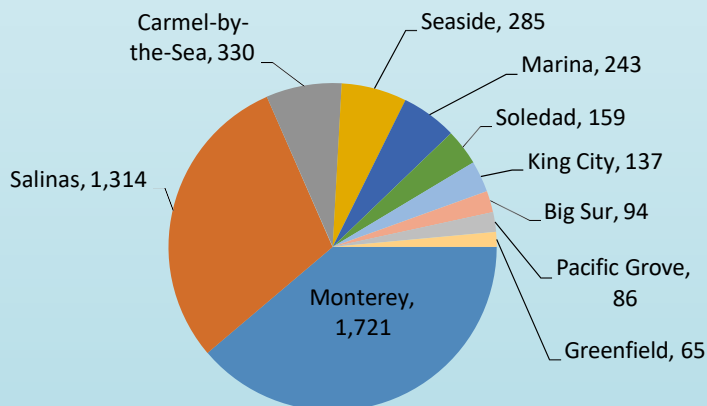

- County Of Monterey - 132
- Destination Hotels - 113
- Robert Half International - 107
- Salinas City Elementary - 103
- Monterey Peninsula Unified - 70
- California State University System - 59
- Target Corporation - 54
- Marriott - 50
- Community Hospital Of The Monterey Peninsula - 49
- Soledad Unified School District - 47

Cities with Most Job Ads

Occupations with Most Job Ads