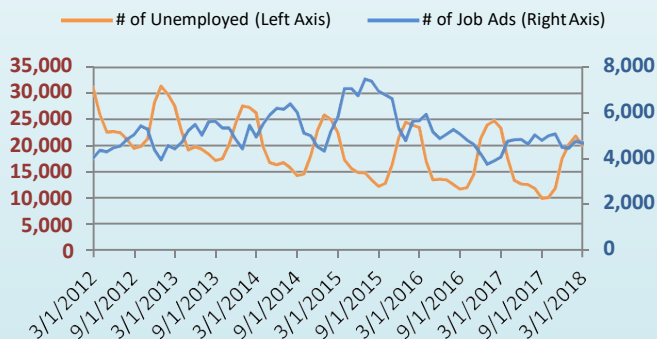

Cities with Most Job Ads

MONTEREY COUNTY LABOR MARKET SNAPSHOT

JANUARY 2019

Job Postings Salinas MSA

Number of Job Ads vs. Number of Unemployed

Employers with Most Job Ads